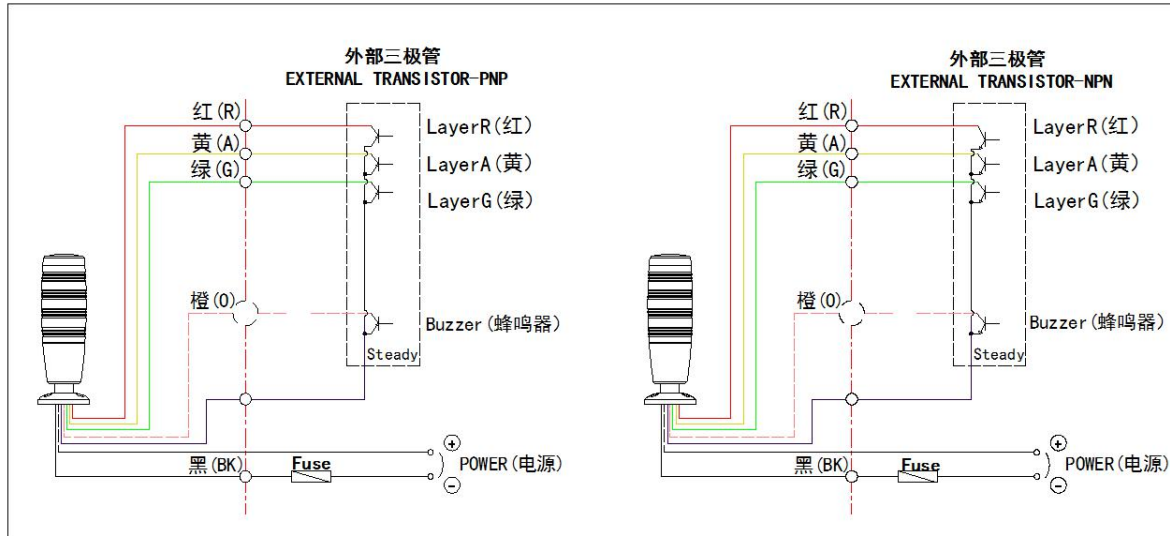

Data Sheet

Model: ONN-M4H, 3 colors(R, Y, G)

Product Name: Led Tower Warning Light

Introduction:

1. Exquisite appearance with design patents, multiple functions, high cost performance.
2. Adopt high brightness LED chip, wider angle, low thermal resistance, Color area concentrated, low brightness decay with a long life span.
3. Aluminum base for fixed, easy mounting.
4. Adopt PC with high transmittance rate.

Product picture show:

Wiring: Contact type

Wiring: NPN&PNP

Product Principle:

ONNM4H-3	C	B	B	T-	RYG	-48		
	1	2	3	4	5	6	7	8
1 Brand	ONNM4H							
2 Layer	1. one layer							
3 Mounting	C. pole type							
4 Voltage	B. DC24							
5 Function	B. Steady F. Steady with buzzer S. Red flash C. Red flash with buzzer D. All flash E. All flash with buzzer							
6 Wiring	T. direct Input (PNP&NPN) C. Contact type							
7 Colors	Color sequence from top to bottom: Red Yellow Green							

Parameter:

Brand	ONN
Led	SMD5050 LED 0.1W/PCS
Lifetime	Light source:100000hrs; lamp: 50000hrs
IP grating:	IP50
Viewing angle	Led: 120degree emitting, lamp: 360degree visible
Origin of Country	Shenzhen, China