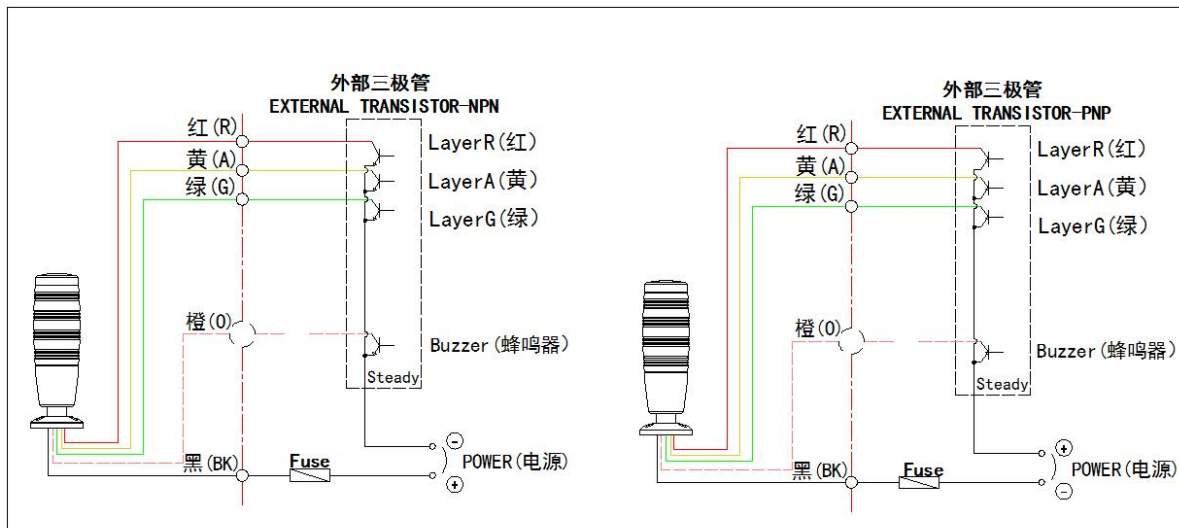

Data Sheet

Model: ONN-M4H, 3 colors(R, Y, G)

Product Name: Led Tower Warning Light

Introduction:

1. Exquisite appearance with design patents, multiple functions, high cost performance.
2. Adopt high brightness LED chip, wider angle, low thermal resistance, Color area concentrated, low brightness decay with a long life span.
3. Aluminum base for fixed, easy mounting.
4. Adopt PC with high transmittance rate.

Product picture show:

Wiring: Contact type

Wiring: NPN&PNP

Product Principle:

ONNM4H-3	C	B	B	T-	RYG	-48		
	1	2	3	4	5	6	7	8
1 Brand	ONNM4H							
2 Layer	1. one layer							
3 Mounting	C. pole type							
4 Voltage	B. DC24							
5 Function	B. Steady F. Steady with buzzer S. Red flash C. Red flash with buzzer D. All flash E. All flash with buzzer							
6 Wiring	T. direct Input (PNP&NPN) C. Contact type							
7 Colors	Color sequence from top to bottom: Red Yellow Green							