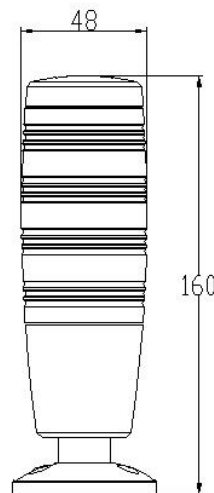

Data Sheet

Model: ONN-M4H, 3 colors(R, Y, G)

Product Name: Led Tower Warning Light

Introduction:

1. Exquisite appearance with design patents, multiple functions, high cost performance.
2. Adopt high brightness LED chip, wider angle, low thermal resistance, Color area concentrated, low brightness decay with a long life span.
3. Aluminum base for fixed, easy mounting.
4. Adopt PC with high transmittance rate.

Product picture show:

Wiring: Contact type

Wiring: NPN&PNP

Product Principle:

ONNM4H-3	C	B	B	T-	RYG	-48		
	1	2	3	4	5	6	7	8
1 Brand	ONNM4H							
2 Layer	1. one layer							
3 Mounting	C. pole type							
4 Voltage	B. DC24							
5 Function	B. Steady F. Steady with buzzer S. Red flash C. Red flash with buzzer D. All flash E. All flash with buzzer							
6 Wiring	T. direct Input (PNP&NPN) C. Contact type							
7 Colors	Color sequence from top to bottom: Red Yellow Green							

Packing:

Material	Carton
Net weight /pc (Kg)	0.33
Total gross weight / carton(Kg)	10
Qty/pcs	24
Inner box size (L*W*H) mm	210*80*80mm
Carton size (L*W*H) mm	440*265*345mm

Shenzhen Onn Semi-conductor lighting Co.,Ltd