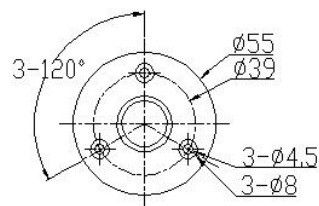

Data Sheet

Model: ONN-M4H, 3 colors(R, Y, G)

Product Name: Led Tower Warning Light

Introduction:

1. Exquisite appearance with design patents, multiple functions, high cost performance.
2. Adopt high brightness LED chip, wider angle, low thermal resistance, Color area concentrated, low brightness decay with a long life span.
3. Aluminum base for fixed, easy mounting.
4. Adopt PC with high transmittance rate.

Product picture show:

Wiring: Contact type

Wiring: NPN&PNP

Product Principle:

ONNM4H-3	C	B	B	T-	RYG	-48		
	1	2	3	4	5	6	7	8
1 Brand	ONNM4H							
2 Layer	1. one layer							
3 Mounting	C. pole type							
4 Voltage	B. DC24							
5 Function	B. Steady F. Steady with buzzer S. Red flash C. Red flash with buzzer D. All flash E. All flash with buzzer							
6 Wiring	T. direct Input (PNP&NPN) C. Contact type							
7 Colors	Color sequence from top to bottom: Red Yellow Green							