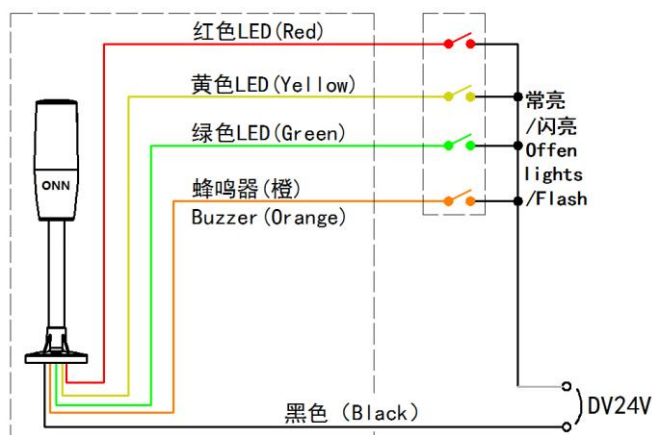

photos and wiring diagram, installation drawing:

Wiring method:

DC24V触点式 (Contact Type)

AC220V触点式 (Contact Type)

DC24V (Common)

Installation:

Product coding principles:

ONNM4T- 3 A A B C - RYG - 50							
①	②	③	④	⑤	⑥	⑦	⑧
① Brand Type	ONNM4T						
② Layer	1、Single color 2、Two-color 3、Three-color						
③ Installation	A、Foldable B、 Pole plate						
④ Input voltage	B、 DC24 C、 AC220V						
⑤ Functions	B、 Continuous light F、 Continuous light with buzzer S、 Red flash C、 Red flash with buzzer						

Shenzhen Onn Semi-conductor lighting Co.,Ltd

	D、 All colors flash E、 All colors flash with buzzer
⑥Wiring	C、 Contact type Z、 Power direct input type (Common+/-)
⑦Lamp color order	R:Red Y:Yellow G:Green
⑧Lampshade diameter	50、 Diameter Φ50mm

Technical parameter:

Model No.		ONN - M4T lathe warning light			
Voltage	DC24V	current	20mA	Power	0.48W
	AC220V		5.5mA		
IP rating	IP50	Length of cable	45mm 65mm _____	Color of body	white gray
Light	Chip 3528 LED 0.06W/pcs		Life of whole light	50 000 hrs	
Beam angle	360°	color	Red、 yellow、 green	Original place	Shenzhen China