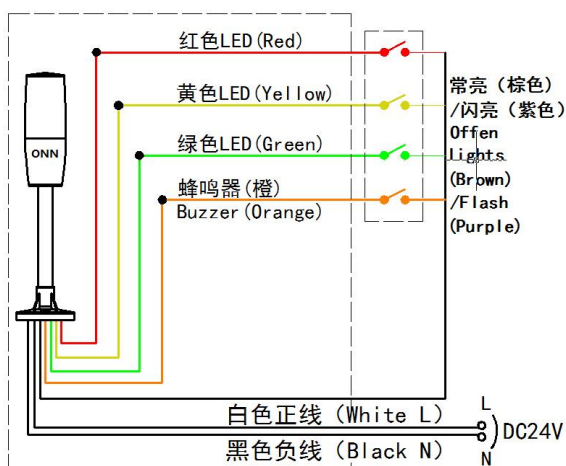

Product specification

Name : ONN-LED Warning light

Model No. : ONN-M4T

Version : A0

Date : 2015-05-06

Products introduce:

1. Elegant structure, simple and beautiful, super high price performance;
2. With excellent heat dissipation, make sure the product lifetime;
3. Used domestic famous power supply, make sure the lifespan up to 3 years.

photos and wiring diagram, installation drawing:

Wiring method:

DC24V触点式 (Contact Type)

AC220V触点式 (Contact Type)

DC24V (Common)

Installation:

Product coding principles:

ONNM4T- 3 A A B C - RYG - 50							
①	②	③	④	⑤	⑥	⑦	⑧
① Brand Type	ONNM4T						
② Layer	1、Single color 2、Two-color 3、Three-color						
③ Installation	A、Foldable B、 Pole plate						
④ Input voltage	B、 DC24 C、 AC220V						
⑤ Functions	B、 Continuous light F、 Continuous light with buzzer S、 Red flash C、 Red flash with buzzer						

Shenzhen Onn Semi-conductor lighting Co.,Ltd

	D、 All colors flash E、 All colors flash with buzzer
⑥Wiring	C、 Contact type Z、 Power direct input type (Common+/-)
⑦Lamp color order	R:Red Y:Yellow G:Green
⑧Lampshade diameter	50、 Diameter Φ50mm

Technical parameter:

Model No.		ONN - M4T lathe warning light			
Voltage	DC24V	current	20mA	Power	0.48W
	AC220V		5.5mA		
IP rating	IP50	Length of cable	45mm 65mm _____	Color of body	white gray
Light	Chip 3528 LED 0.06W/pcs		Life of whole light	50 000 hrs	
Beam angle	360°	color	Red、 yellow、 green	Original place	Shenzhen China