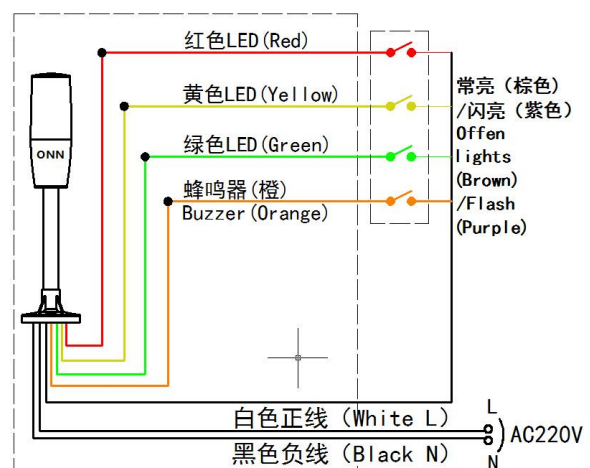

Product specification

Name : ONN-LED Warning light

Model No. : ONN-M4T

Version : A0

Date : 2015-05-06

Products introduce:

1. Elegant structure, simple and beautiful, super high price performance;
2. With excellent heat dissipation, make sure the product lifetime;
3. Used domestic famous power supply, make sure the lifespan up to 3 years.

photos and wiring diagram, installation drawing:

Wiring method:

DC24V触点式 (Contact Type)

AC220V触点式 (Contact Type)

DC24V (Common)

Installation:

Product coding principles:

ONNM4T- 3 A A B C - RYG - 50							
①	②	③	④	⑤	⑥	⑦	⑧
① Brand Type	ONNM4T						
② Layer	1、Single color 2、Two-color 3、Three-color						
③ Installation	A、Foldable B、 Pole plate						
④ Input voltage	B、 DC24 C、 AC220V						
⑤ Functions	B、 Continuous light F、 Continuous light with buzzer S、 Red flash C、 Red flash with buzzer						

Shenzhen Onn Semi-conductor lighting Co.,Ltd

	D、 All colors flash E、 All colors flash with buzzer
⑥Wiring	C、 Contact type Z、 Power direct input type (Common+/-)
⑦Lamp color order	R:Red Y:Yellow G:Green
⑧Lampshade diameter	50、 Diameter Φ50mm

Technical parameter:

Model No.		ONN - M4T lathe warning light			
Voltage	DC24V	current	20mA	Power	0.48W
	AC220V		5.5mA		
IP rating	IP50	Length of cable	45mm 65mm _____	Color of body	white gray
Light	Chip 3528 LED 0.06W/pcs		Life of whole light	50 000 hrs	
Beam angle	360°	color	Red、 yellow、 green	Original place	Shenzhen China