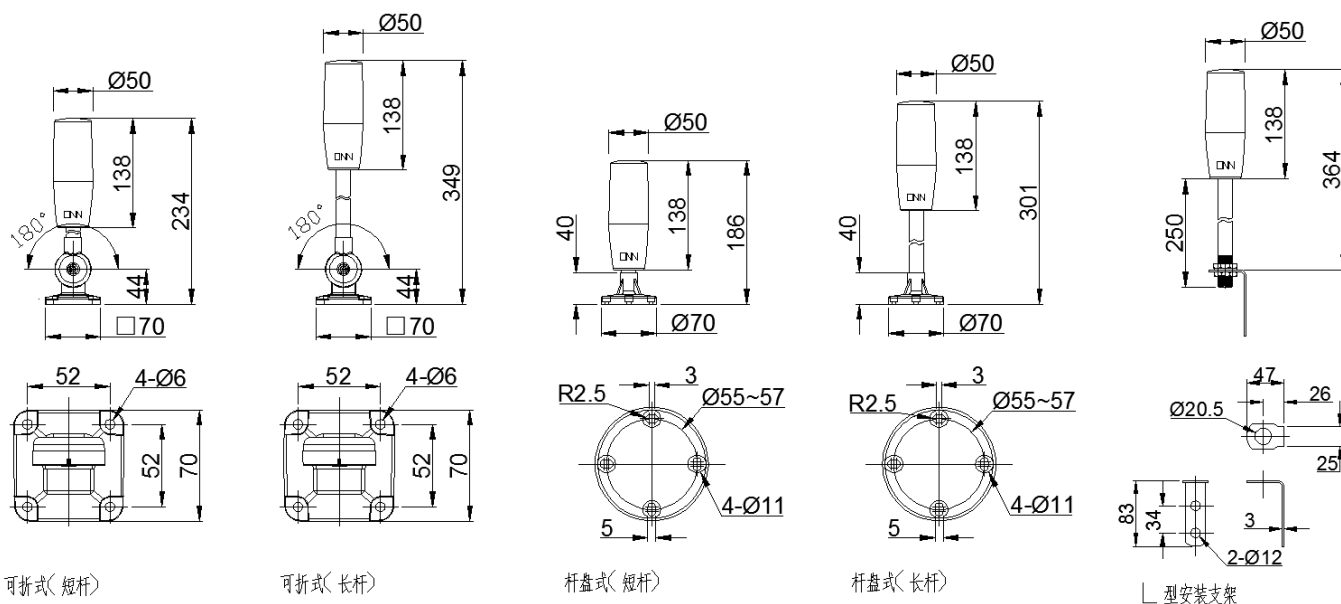

photos and wiring diagram, installation drawing:

Wiring method:

DC24V触点式 (Contact Type)

AC220V触点式 (Contact Type)

DC24V (Common)

Installation:

Product coding principles:

ONNM4T- 3 A A B C - RYG - 50							
①	②	③	④	⑤	⑥	⑦	⑧
① Brand Type	ONNM4T						
② Layer	1、Single color 2、Two-color 3、Three-color						
③ Installation	A、Foldable B、 Pole plate						
④ Input voltage	B、 DC24 C、 AC220V						
⑤ Functions	B、 Continuous light F、 Continuous light with buzzer S、 Red flash C、 Red flash with buzzer						

Shenzhen Onn Semi-conductor lighting Co.,Ltd

	D、 All colors flash E、 All colors flash with buzzer
⑥Wiring	C、 Contact type Z、 Power direct input type (Common+/-)
⑦Lamp color order	R:Red Y:Yellow G:Green
⑧Lampshade diameter	50、 Diameter Φ50mm

Technical parameter:

Model No.		ONN - M4T lathe warning light			
Voltage	DC24V	current	20mA	Power	0.48W
	AC220V		5.5mA		
IP rating	IP50	Length of cable	45mm 65mm _____	Color of body	white gray
Light	Chip 3528 LED 0.06W/pcs		Life of whole light	50 000 hrs	
Beam angle	360°	color	Red、 yellow、 green	Original place	Shenzhen China

Environmental Requirements:

Working temperature:	-20~45℃
Save temperature:	-40~70℃
Working humidity:	10~90%
Save humidity:	10~90%

Packing:

Term	Product weight (Kg)	Weight with box(Kg)	Weight in whole carton(PCS)	Size of inner box (L*W*H) mm	Size of carton (L*W*H) mm
M4T Disc bar (long)	0.220	5.0	12	415*80*80mm	440*265*345mm
M4T Disc bar (short)	0.185	8.5	24	415*80*80mm	440*265*345mm
M4T Foldable (long)	0.260	5.5	12	415*80*80mm	440*265*345mm
M4T Foldable (short)	0.225	5.0	12	415*80*80mm	440*265*345mm